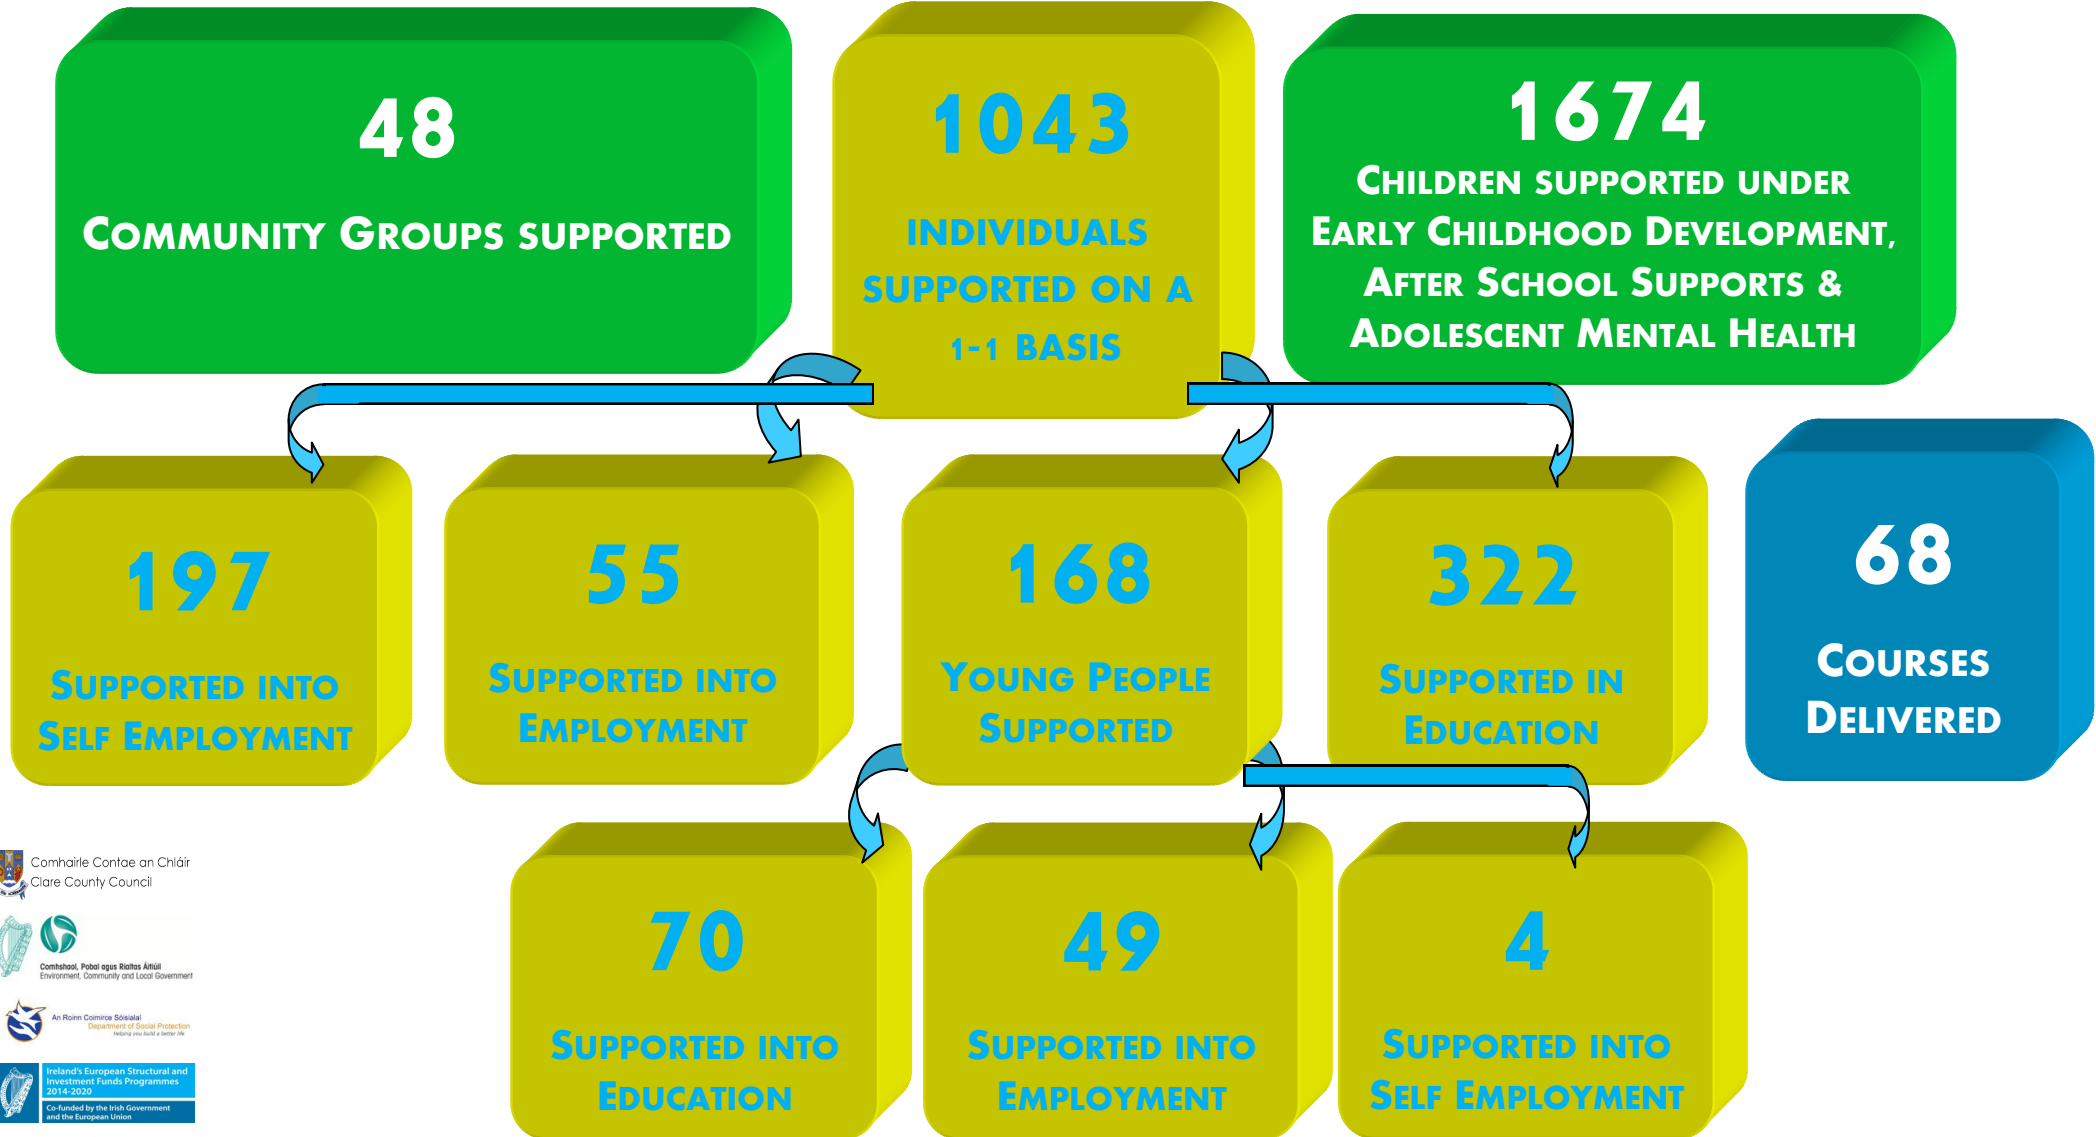

Clare Local Development Company

2016 SICAP RECAP

Social Inclusion & Community Activation Programme

WHAT WE ACHIEVED FOR COUNTY CLARE!

Comhairle Contae an Chláir
Clare County Council

Comhaltas, Pobal agus Rialtas Áiríúil
Environment, Community and Local Government

EUROPEAN UNION
Investing in your future
European Social Fund